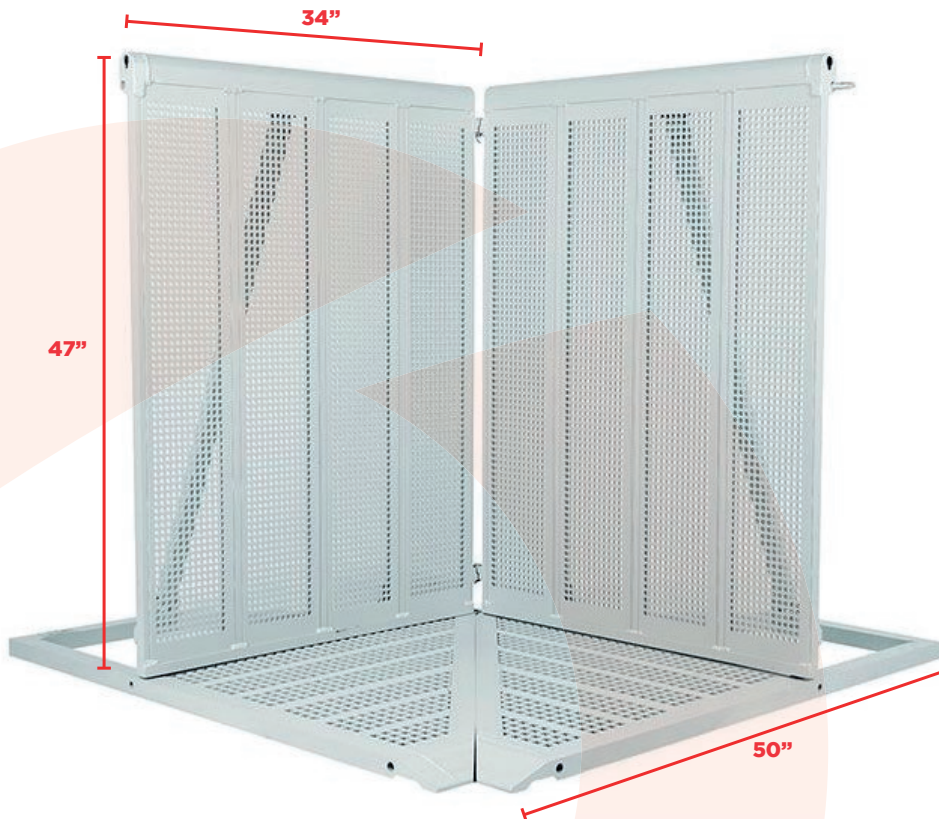

STAGEGUARD A-400 | FLEX CORNER

Create perfect 90° angles with StageGuard A-400 hinged corner concert barriers by SONCO. Perimeter security built to withstand heavy-duty crowds.

USED BY EXPERTS

Separate rowdy crowds from performers with heavy-duty barriers.

PERFECTLY CRAFTED

A rear step facilitates safe visual and physical access to audiences.

EXTREME DURABILITY

Tested for strength and durability. Use night and day, indoors and out, in any temperature or weather condition.

SPECIFICATIONS

SKU	SASBHDC
Length	69"
Height	47"
Width	50"
Weight	114 lbs
Vertical Panel	Angles from - 90° to + 90° Corner Section
Horizontal Base Style	Ramp-Style Base with Angled Support Bars (1 per panel)
Panel Connection System	Recessed Hooks Interlock Corners and Other Panel Styles
Composition Material	Aluminum

ACCESSORIES (OPTIONAL)

Barricade Cart

Use a cart to easily transport up to 10 barriers at a time.

Bundle Options

Talk to our experts to save on the right mix of panels for your event.

Quick Setup & Removal