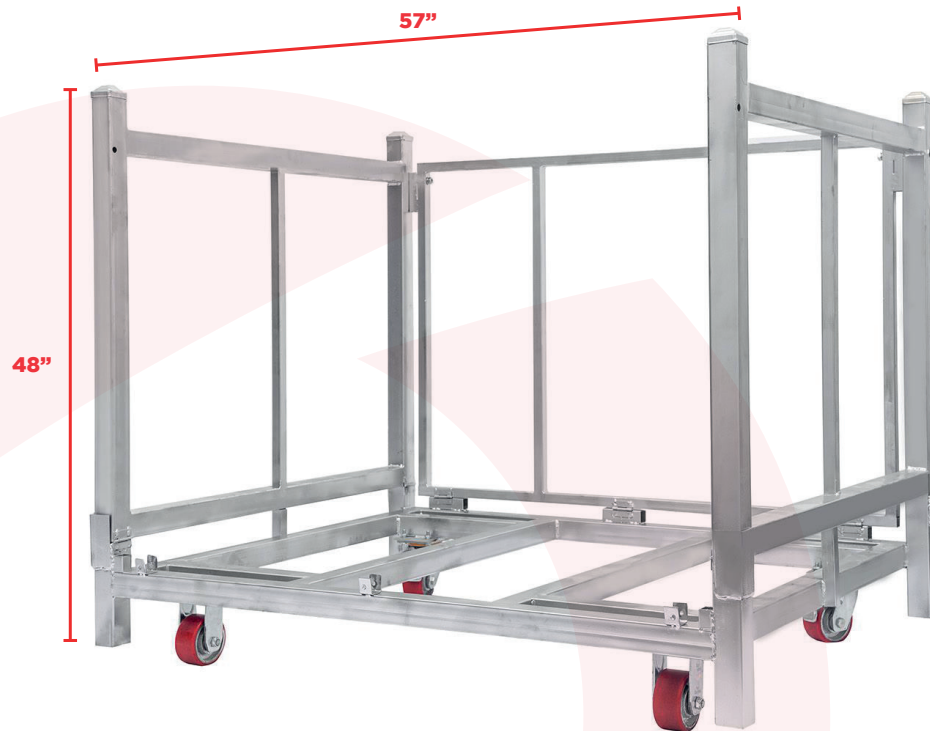

STAGEGUARD BARRIER CART

Easily transport and hold up to 10 stage barriers on stackable carts to save time and money.

USED BY EXPERTS

The Lightweight, Heavy-Duty Stage Barrier Cart Made by an Industry Leader.

PERFECTLY CRAFTED

Made of Heavy-Duty, Lightweight Aluminum.

EASILY HANDLED

Folds flat to optimize space.

SPECIFICATIONS

SKU	SSBCART
Length	57"
Height	48"
Weight	80 lbs
Finish	Pre-Galvanized (Zinc Treated)
Application Type	Barricade Accessories
Material Type	Steel