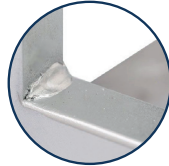

PERFECTLY CRAFTED

Made of Heavy-Duty, Lightweight Aluminum.

EASILY HANDLED

Folds flat to optimize space.

SPECIFICATIONS

SKU	SSBCART
Length	57"
Height	48"
Weight	80 lbs
Finish	Pre-Galvanized (Zinc Treated)
Application Type	Barricade Accessories
Material Type	Steel