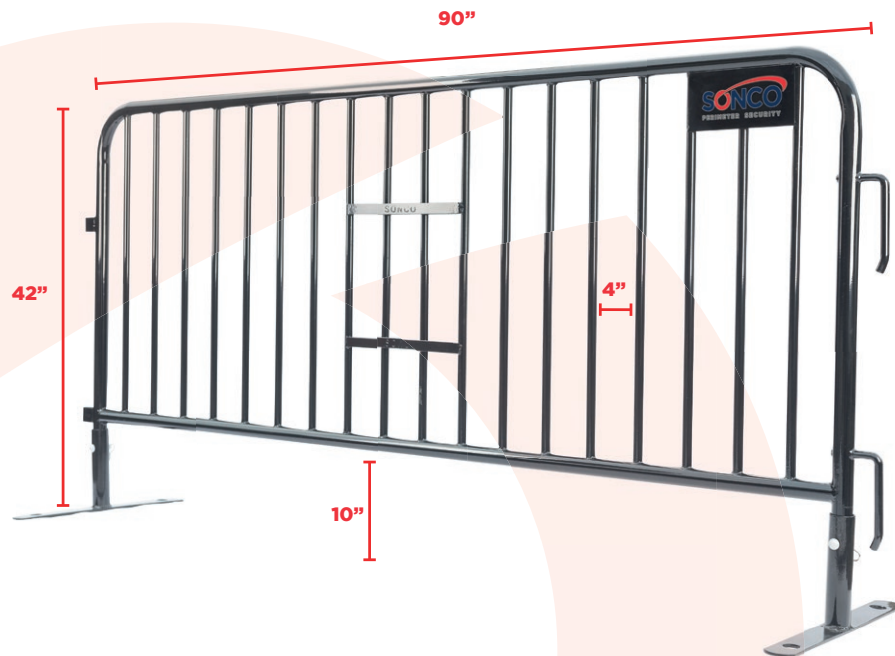

7.5 FT DURAGUARD S-220 | VIP BLACK

42in x 92in DuraGuard metal barrier in black built for upscale crowd control and add sophisticated look.

USED BY EXPERTS

Strong, reliant, and power coated finish in black for elegant crowd control.

SMART TECH

Interlocking technology prevents disengagement.

IMPROVED STABILITY

Set-up and installation is quick and easy. Flat feet prevent tripping and save space.

EXTREME DURABILITY

25% more steel for exceptional durability, 16 gauge steel for maximum strength and hot dipped galv. for resistance.

SPECIFICATIONS

SKU	PB4290BL
Length	90"
Height	42"
Weight	55 lbs
Main Frame	1 5/8" OD 16-gauge tube
Grille	18 uprights of 3/4" OD 4" spacing
Feet	21" Flat T-Stand
Finish	Black Powder-Coated Steel

ACCESSORIES (OPTIONAL)

BASE TYPES

Bridge Base

Sliding Wheel Base

Wheel Stand

888-766-2615
sales@soncostore.com
www.soncostore.com